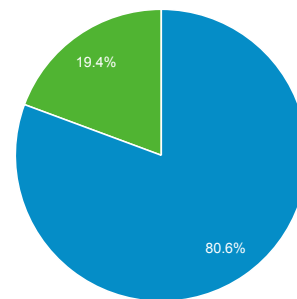

Audience Overview

Jun 1, 2019 - Jun 30, 2019

All Users
100.00% Users

Overview

Users 10,139	New Users 9,227	Sessions 13,069
Number of Sessions per User 1.29	Pageviews 43,986	Pages / Session 3.37
Avg. Session Duration 00:03:46	Bounce Rate 51.55%	

■ New Visitor ■ Returning Visitor

Language	Users	% Users
1. el-gr	6,098	59.88%
2. el	2,255	22.14%
3. en-us	1,243	12.21%
4. en-gb	299	2.94%
5. de-de	114	1.12%
6. en	29	0.28%
7. el-cy	27	0.27%
8. de	25	0.25%
9. en-au	10	0.10%
10. fr-fr	8	0.08%