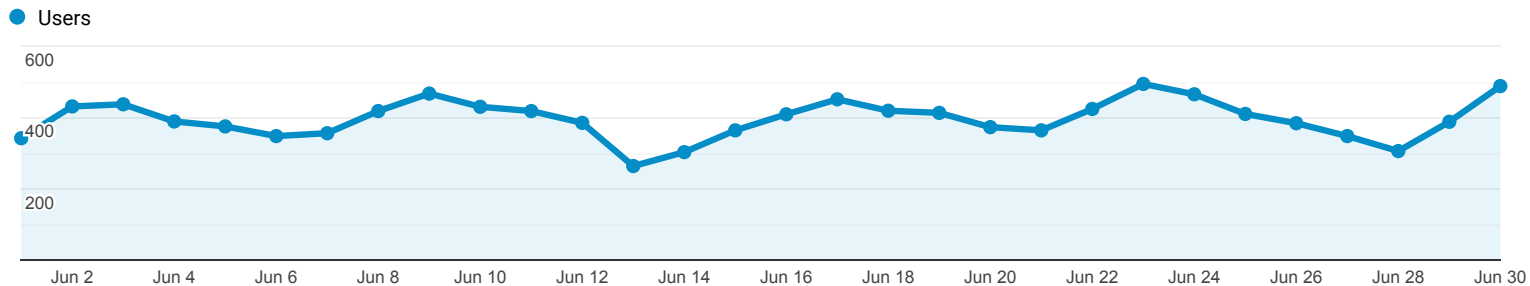

Audience Overview

Jun 1, 2019 - Jun 30, 2019

All Users
100.00% Users

Overview

Users 10,139	New Users 9,227	Sessions 13,069
Number of Sessions per User 1.29	Pageviews 43,986	Pages / Session 3.37
Avg. Session Duration 00:03:46	Bounce Rate 51.55%	