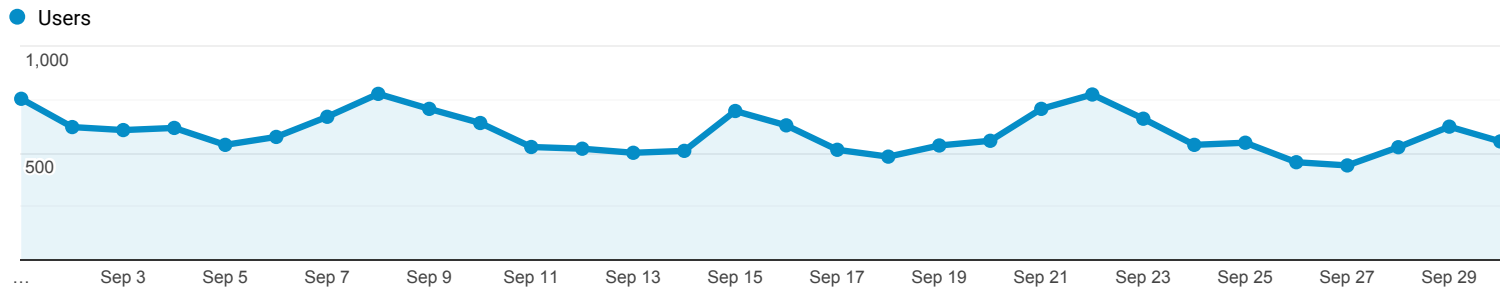

Audience Overview

Sep 1, 2019 - Sep 30, 2019

All Users
100.00% Users

Overview

Users
15,123

New Users
13,649

Sessions
19,924

Number of Sessions per User
1.32

Pageviews
69,407

Pages / Session
3.48

Avg. Session Duration
00:03:38

Bounce Rate
50.79%

New Visitor Returning Visitor

Language	Users	% Users
1. el-gr	9,342	61.46%
2. el	3,325	21.87%
3. en-us	1,758	11.57%
4. en-gb	377	2.48%
5. de-de	145	0.95%
6. en	32	0.21%
7. el-cy	28	0.18%
8. de	26	0.17%
9. ru-ru	18	0.12%
10. sv-se	12	0.08%