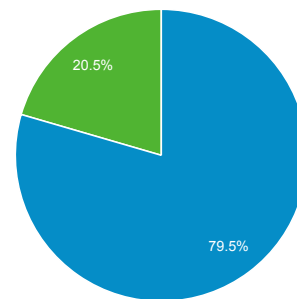

Audience Overview

Sep 1, 2019 - Sep 30, 2019

All Users
100.00% Users

Overview

Users
15,123

New Users
13,649

Sessions
19,924

Number of Sessions per User
1.32

Pageviews
69,407

Pages / Session
3.48

Avg. Session Duration
00:03:38

Bounce Rate
50.79%

New Visitor Returning Visitor

Language	Users	% Users
1. el-gr	9,342	61.46%
2. el	3,325	21.87%
3. en-us	1,758	11.57%
4. en-gb	377	2.48%
5. de-de	145	0.95%
6. en	32	0.21%
7. el-cy	28	0.18%
8. de	26	0.17%
9. ru-ru	18	0.12%
10. sv-se	12	0.08%